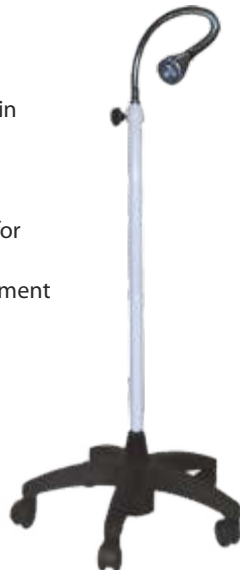

**EXAMINATION LIGHT & OT LIGHT**

**FOOT SUCTION APPARATUS**

**Code : KMMEI- 212**

**Description**

Foot operated apparatus with horizontal heavy pump with two glass suction jar of 750 ml each capacity, with air tight synthetic rubber lid, long pressure tubing mounted on heavy epoxy coated base / stainless steel base.

**ELECTRIC SUCTION TABLE TOP MODEL**

**Code : KMMEI- 212-E**

**Description**

Foot operated apparatus with horizontal heavy pump with two glass suction jar of 750 ml each capacity, with air tight synthetic rubber lid, long pressure tubing mounted on heavy epoxy coated base / stainless steel base.

**EXAMINATION LIGHT - HALOGEN**

**Code : KMMEI- 213-E**

**Description**

- Energy-efficient halogen light,
- Long-life bulb (Approx. 5,000 hours)
- Designed with safety and performance in mind
- Provides, bright working space to help clinicians work effectively
- Easy-to-utilize 23 inch long gooseneck for precise, optimal positioning
- Designed to allow for easy bulb replacement
- Mobile five-caster base

**EXAMINATION LIGHT - ECONOMIC MODEL**

**Code : KMMEI-213 LED**

**Description**

- Energy-efficient LED light that consumes significantly less energy than halogen lights\*
- Long-life bulb (Approx. 15,000 hours) that offers a low cost of ownership
- Cool to the touch
- A brilliant combination of performance and value & Safety,
- Provides, bright working space to help clinicians work effectively
- Easy-to-utilize 23 inch gooseneck for precise, optimal positioning
- Mobile five-caster base