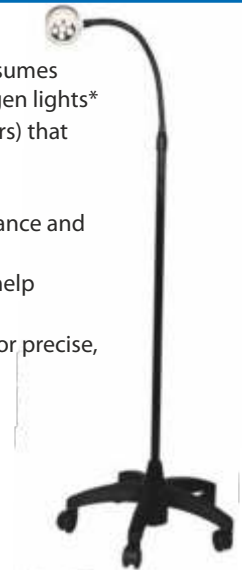

**EXAMINATION LIGHT - HALOGEN**

**Code : KMMEI- 213-E**

**Description**

- Energy-efficient halogen light,
- Long-life bulb (Approx. 5,000 hours)
- Designed with safety and performance in mind
- Provides, bright working space to help clinicians work effectively
- Easy-to-utilize 23 inch long gooseneck for precise, optimal positioning
- Designed to allow for easy bulb replacement
- Mobile five-caster base

**EXAMINATION LIGHT - ECONOMIC MODEL**

**Code : KMMEI-213 LED**

**Description**

- Energy-efficient LED light that consumes significantly less energy than halogen lights\*
- Long-life bulb (Approx. 15,000 hours) that offers a low cost of ownership
- Cool to the touch
- A brilliant combination of performance and value & Safety,
- Provides, bright working space to help clinicians work effectively
- Easy-to-utilize 23 inch gooseneck for precise, optimal positioning
- Mobile five-caster base

**EXAMINATION LIGHT-HALOGEN WITH DIMMER**

**Code : KMMEI- 213-H**

**Description**

- Spot Light
- Fat Bean Illumination
- Easy to move
- Arm Articulated arm with switch regulator & incorporate electronic transformer
- Length of Arm 71 cms (app.) \* Voltage : 220V
- Fitted with : 12 V/50 W Halogen
- Colour Temperature 4000 K approx.
- Dome : Sheet Metal
- Base : Plastic